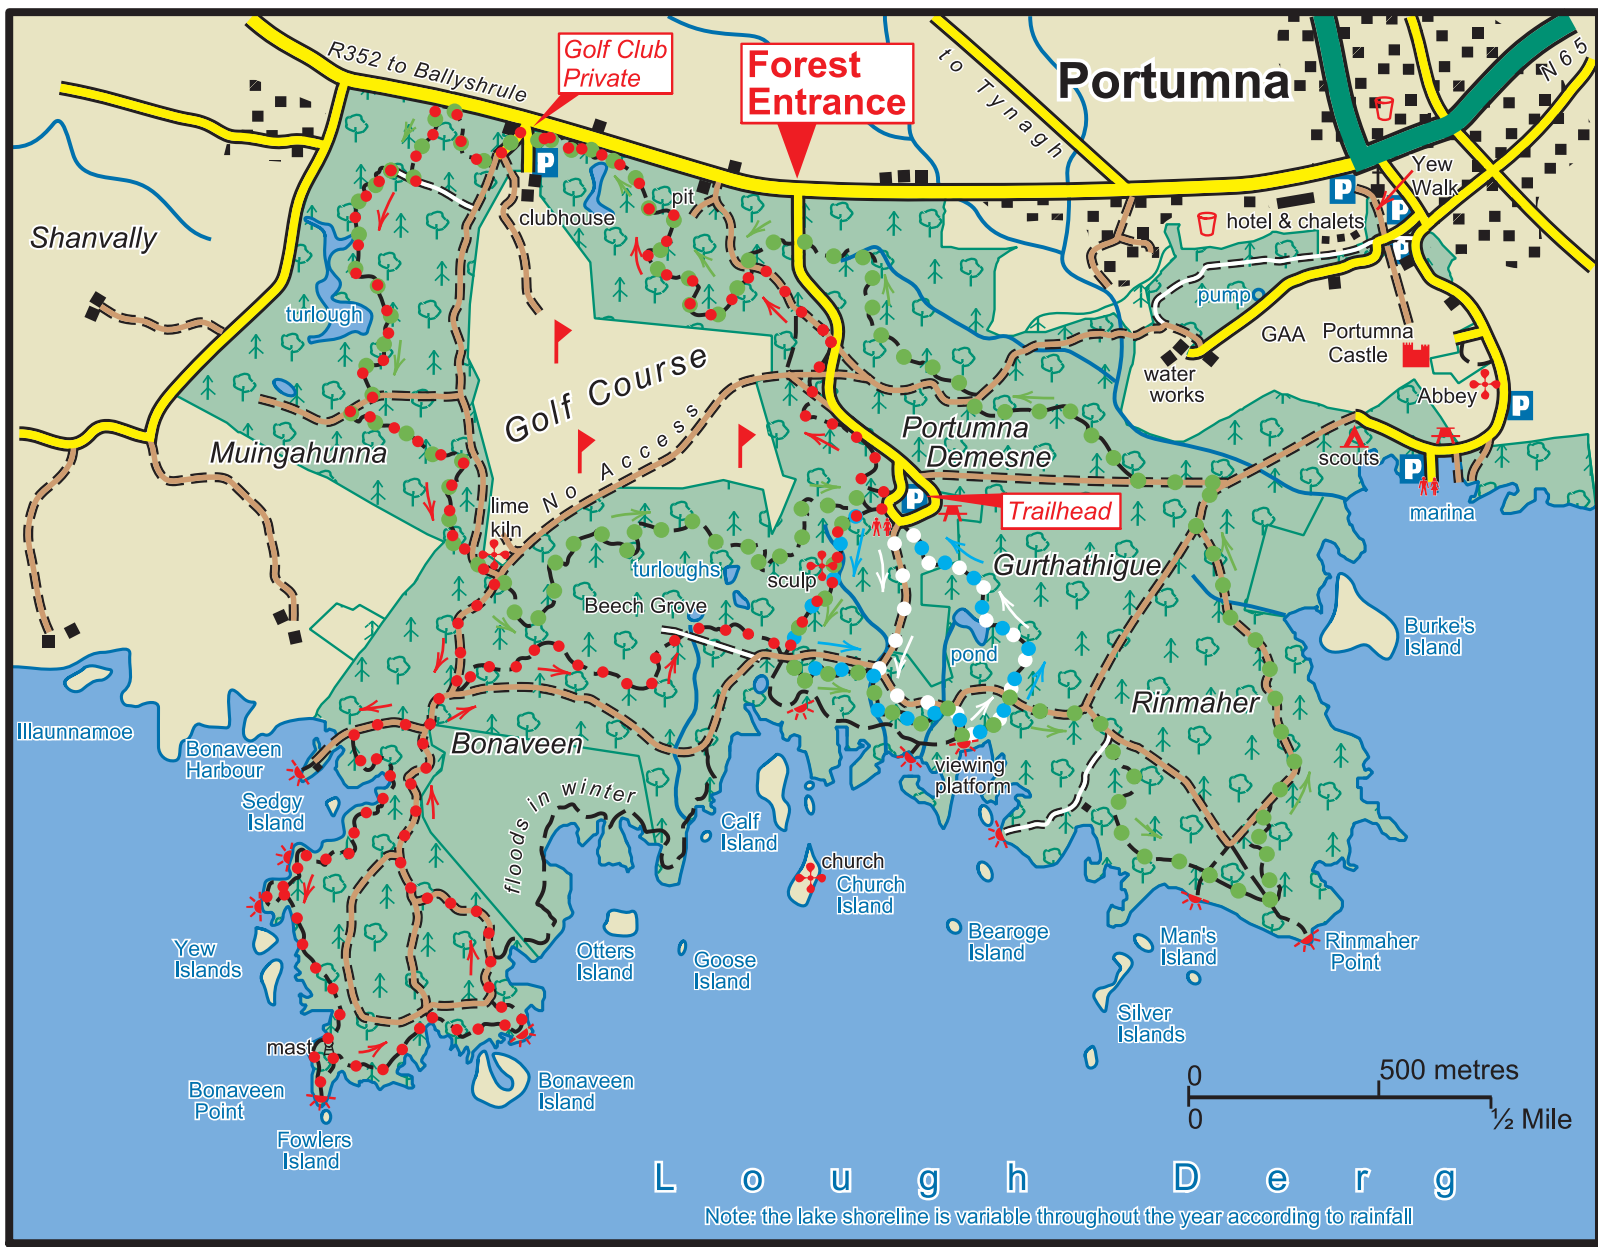

Portumna Forest Park

	Main Road		Car Park		Coillte Properties		Forest Friendly Trail
	Minor Road		Parking Spot		Conifer Forest		Woodland Trail
	Forest Road		Heritage Site		Broadleaf Forest		Bonaveen Trail
	Forest Track		Picnic Area				Rinmaher Trail
	Path		Refreshments				
	Viewpoint		Toilets				

The representation on the map of roads, tracks and paths outside Coillte property should not be interpreted as conferring a right of way.